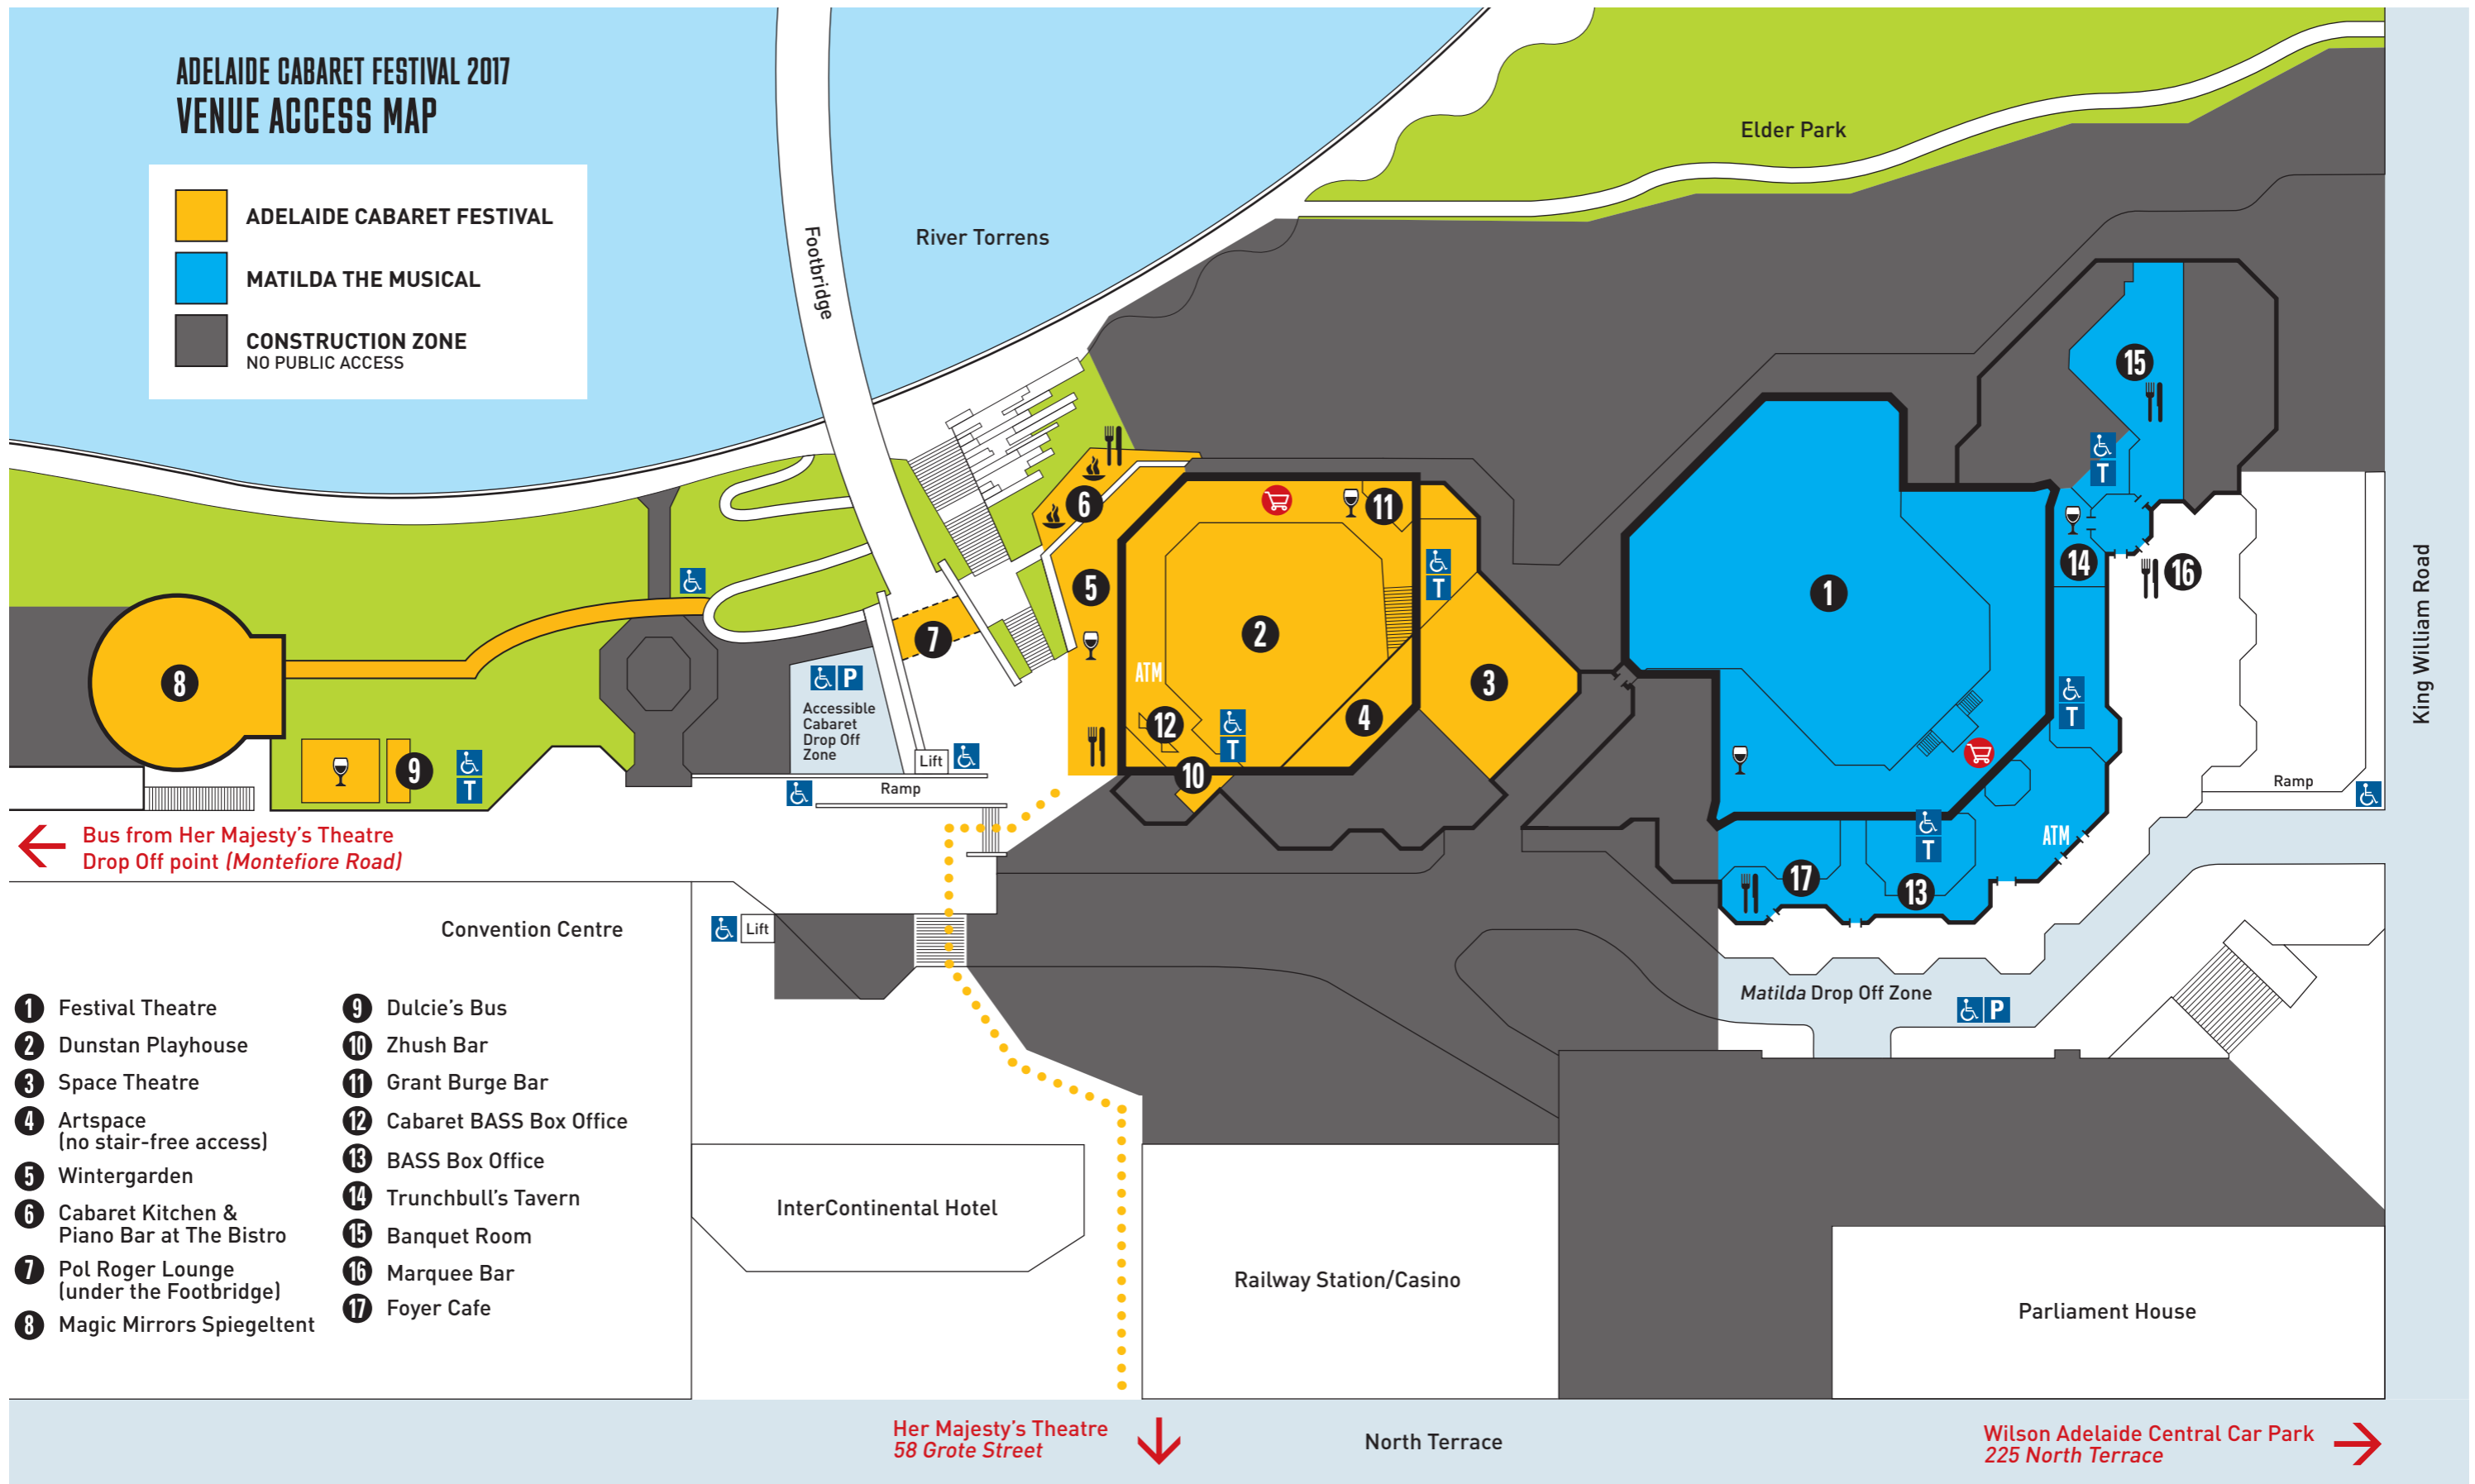

# ADELAIDE CABARET FESTIVAL 2017 VENUE ACCESS MAP

- ADELAIDE CABARET FESTIVAL
- MATILDA THE MUSICAL
- CONSTRUCTION ZONE  
NO PUBLIC ACCESS

← Bus from Her Majesty's Theatre  
Drop Off point (Montefiore Road)

- |  |                            |
|--|----------------------------|
| 1 Festival Theatre                             | 9 Dulcie's Bus             |
| 2 Dunstan Playhouse                            | 10 Zhush Bar               |
| 3 Space Theatre                                | 11 Grant Burge Bar         |
| 4 Artspace<br>(no stair-free access)           | 12 Cabaret BASS Box Office |
| 5 Wintergarden                                 | 13 BASS Box Office         |
| 6 Cabaret Kitchen &<br>Piano Bar at The Bistro | 14 Trunchbull's Tavern     |
| 7 Pol Roger Lounge<br>(under the Footbridge)   | 15 Banquet Room            |
| 8 Magic Mirrors Spiegel tent                   | 16 Marquee Bar             |
|  | 17 Foyer Cafe              |

Her Majesty's Theatre  
58 Grote Street

North Terrace

Wilson Adelaide Central Car Park  
225 North Terrace